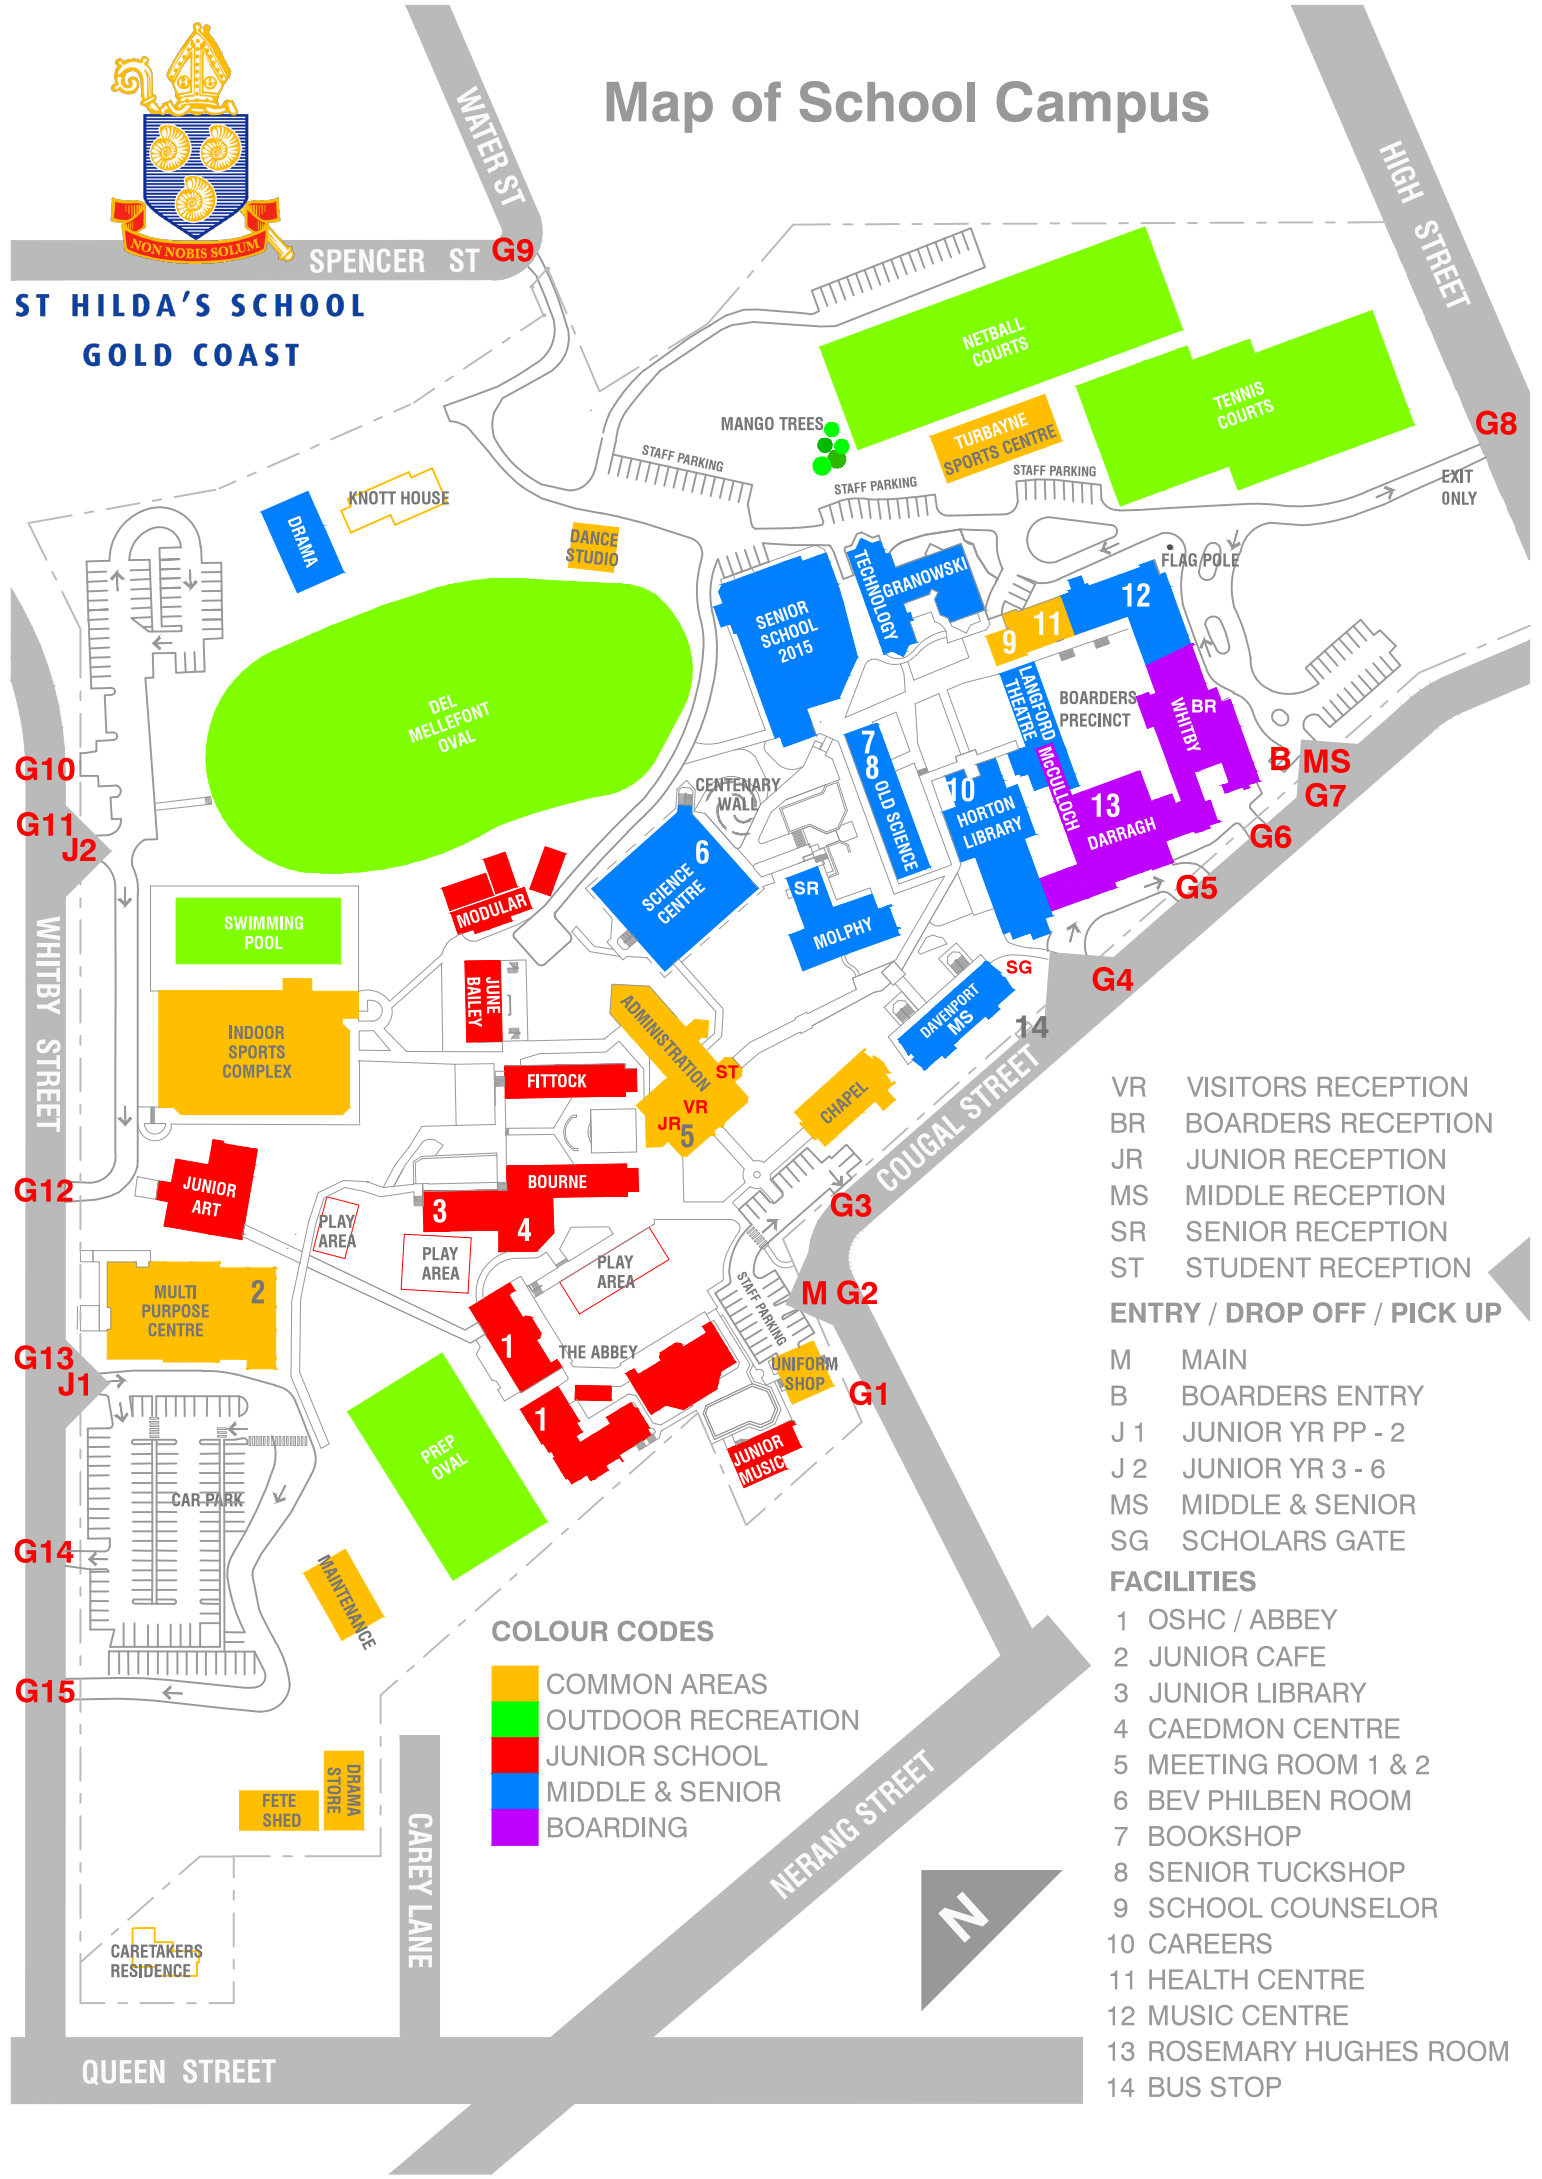

**ST HILDA'S SCHOOL
GOLD COAST**

Map of School Campus

- VR VISITORS RECEPTION
- BR BOARDERS RECEPTION
- JR JUNIOR RECEPTION
- MS MIDDLE RECEPTION
- SR SENIOR RECEPTION
- ST STUDENT RECEPTION

ENTRY / DROP OFF / PICK UP

- M MAIN
- B BOARDERS ENTRY
- J 1 JUNIOR YR PP - 2
- J 2 JUNIOR YR 3 - 6
- MS MIDDLE & SENIOR
- SG SCHOLARS GATE

COLOUR CODES

- COMMON AREAS
- OUTDOOR RECREATION
- JUNIOR SCHOOL
- MIDDLE & SENIOR
- BOARDING

FACILITIES

- 1 OSHC / ABBEY
- 2 JUNIOR CAFE
- 3 JUNIOR LIBRARY
- 4 CAEDMON CENTRE
- 5 MEETING ROOM 1 & 2
- 6 BEV PHILBEN ROOM
- 7 BOOKSHOP
- 8 SENIOR TUCKSHOP
- 9 SCHOOL COUNSELOR
- 10 CAREERS
- 11 HEALTH CENTRE
- 12 MUSIC CENTRE
- 13 ROSEMARY HUGHES ROOM
- 14 BUS STOP